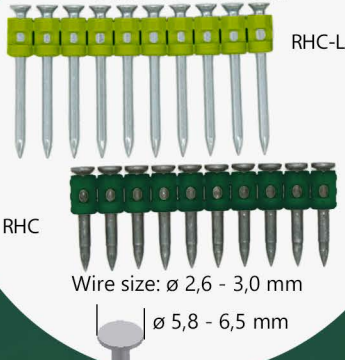

## CORDLESS NAILER

PKT-8-RHC40

for nails type RHC from 15 - 40 mm

BEST QUALITY

MADE IN GERMANY

Type RHC  
from 15 - 40 mm

Type RHC = for heavy duty applications  
(with ballistic point)  
Type RHC-L = for easy applications

### PREBENA PKT-Technology

in combination with 18 V LiHD high-performance battery

- Independent of gas cylinder, power cord and air hose for maximum of operation
- Environment conscious – no gas, no CO<sub>2</sub>-emissions
- For indoor and outdoor use
- Weather and temperature independent
- Gauge for air level
- Pressure relief
- Fast shot sequence
- Compact design
- Operation via touch display
- Lock-out safety device
- depth adjustment
- Singel shot
- L437 x W118 x H434 mm
- In metal-case  
incl. 1 air cylinder KT-1000 - only for filling
- Also available as a set Set in metal-case  
incl. 2 AKKU18-2,0-LI-POWER, 1 AKKU-STATION 12-36,  
1 air cylinder KT-1000 - only for filling